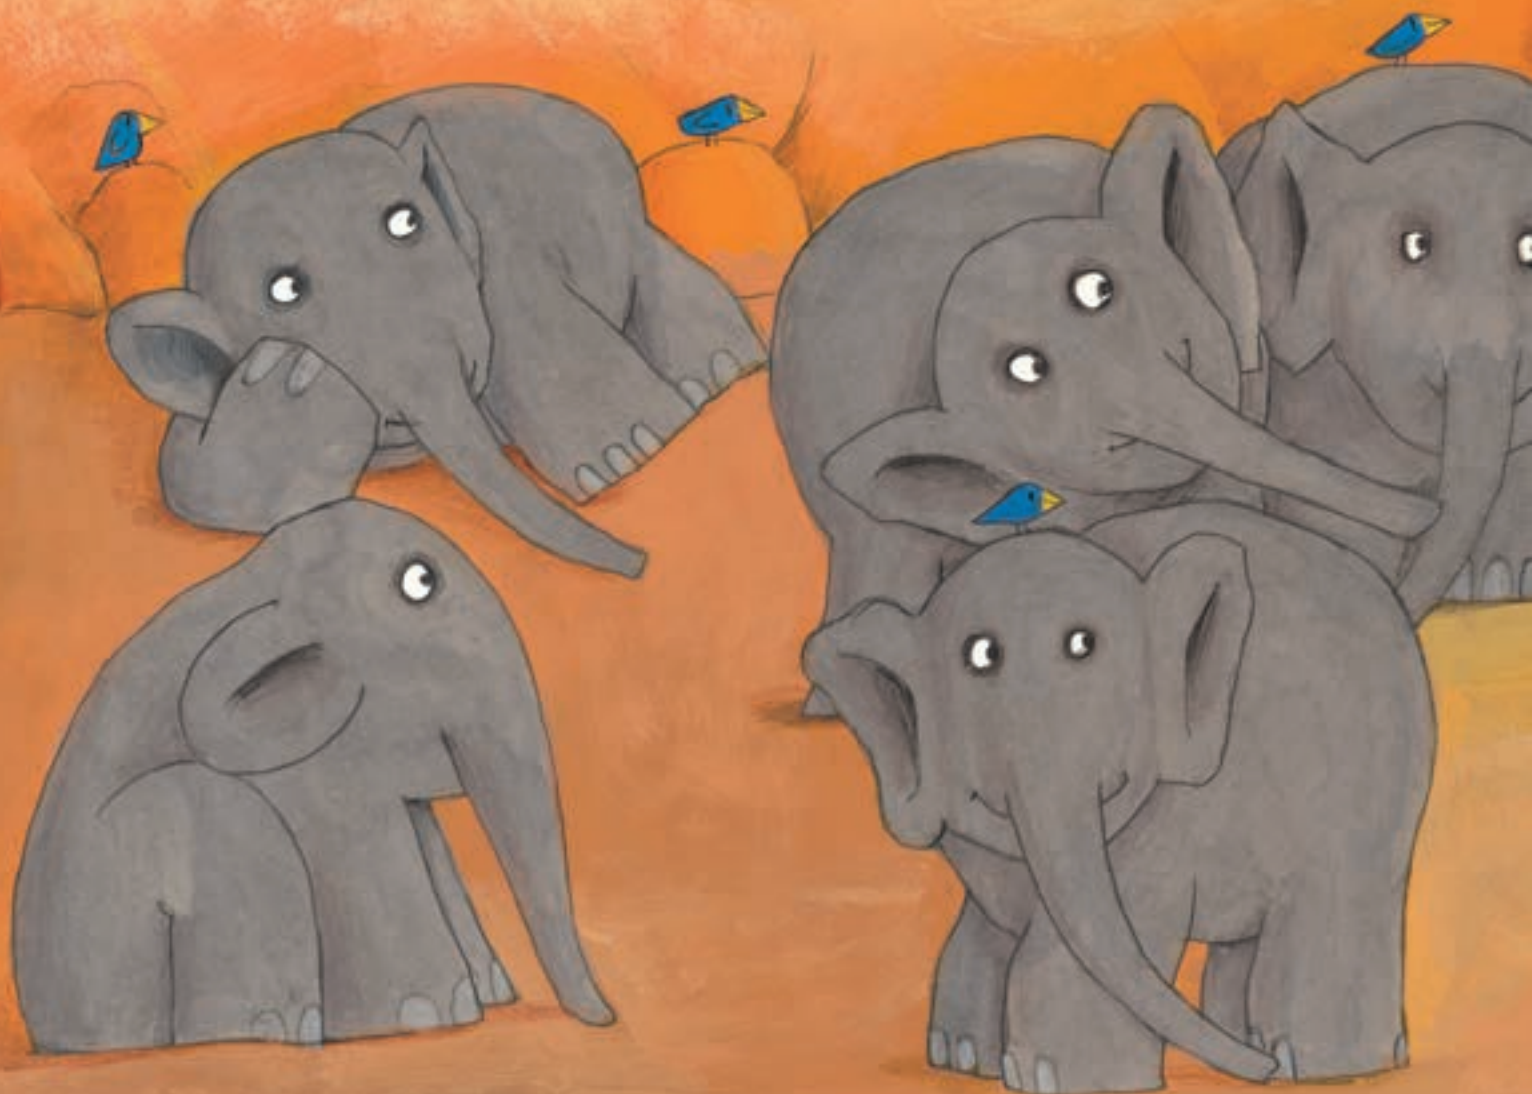

David McKee
ELMER
a dúha

Elmer sa ukrýva v jaskyni pred búrkou. Spolu s ním sú tu ďalšie slony, dokonca aj vtáčiky. „Milujem búrku s bleskami,“ povie Elmer nadšene. „Po nej totiž prichádza dúha.“

A vibrant, stylized illustration of a landscape. In the foreground, a large, textured yellow mound of earth or grass is visible. To the left, a large tree trunk with brown and green tones is partially shown. In the center, a large tree with a thick, brown trunk and a canopy of large, fan-shaped, light orange leaves stands prominently. To the right, another tree with a trunk decorated with horizontal stripes of pink, red, white, and black, and a canopy of bright orange leaves is visible. The background features rolling hills in shades of orange and brown. The sky is a bright pink, filled with numerous small, glowing yellow circles. A multi-colored rainbow (red, white, green, blue, purple) is partially visible on the right side of the image.

Po hrmavici vykuknú všetky zvieratá von. Elmerovi však dopadne na hlavu zopár kvapiek. „Ach,“ vyhrkne, „ešte stále prší!“ „To asi plače dúha,“ hovorí ktorýsi vtáčik. „Zjavila sa priskoro a stratila farby! Pozrite sa!“