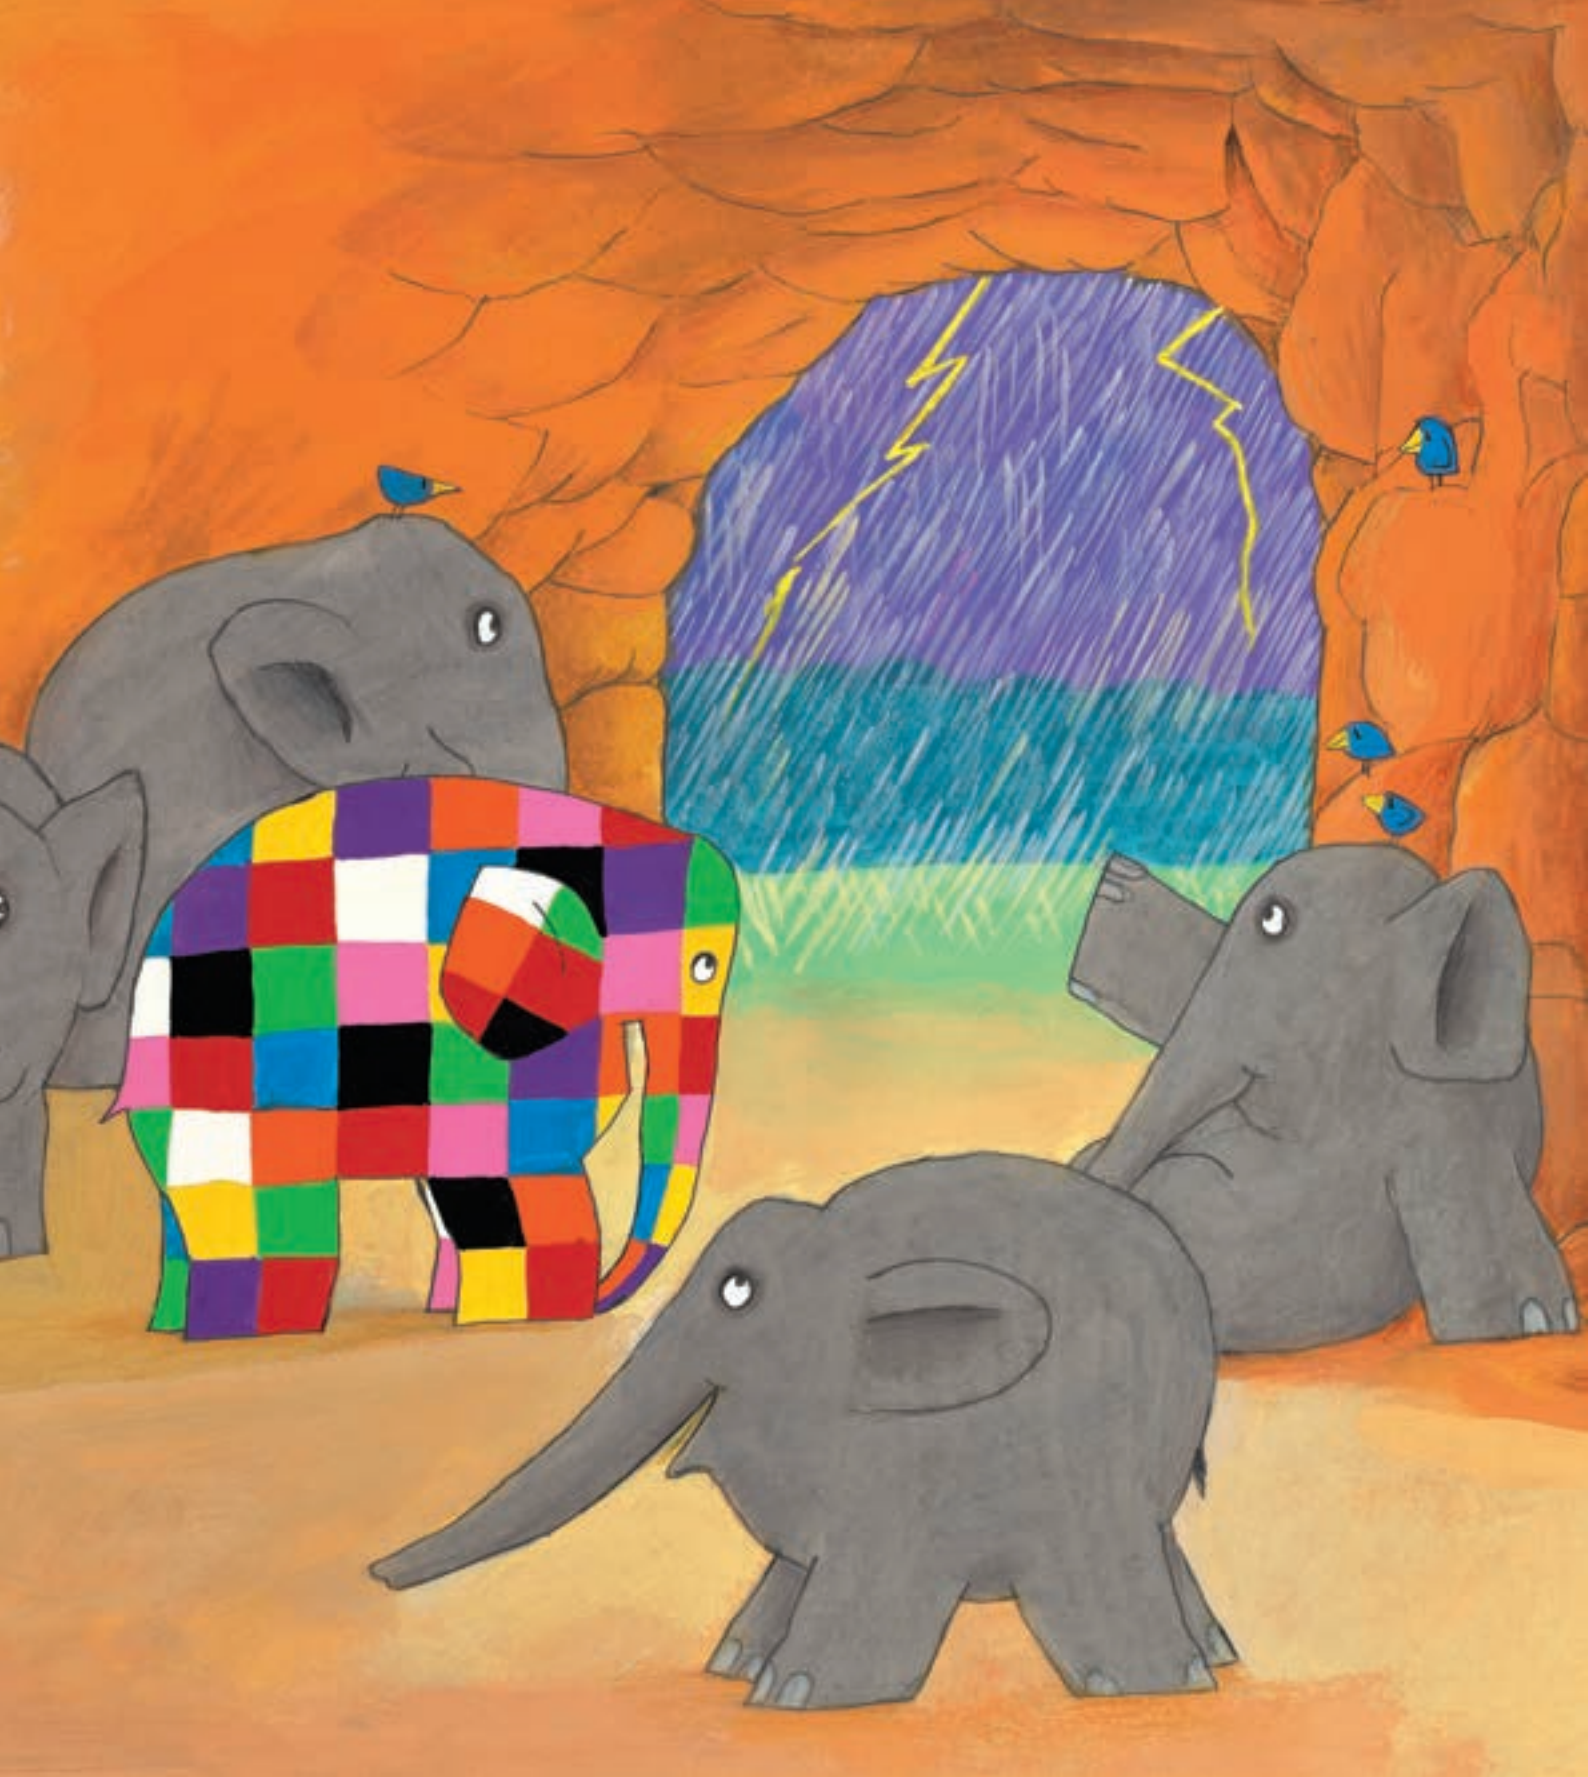

David McKee
ELMER
a dúha

Elmer sa ukrýva v jaskyni pred búrkou. Spolu s ním sú tu ďalšie slony, dokonca aj vtáčiky. „Milujem búrku s bleskami,“ povie Elmer nadšene. „Po nej totiž prichádza dúha.“

A vibrant, stylized illustration of a landscape. In the foreground, a large, textured yellow mound of earth or grass is visible. To the left, a large tree trunk with brown and green tones is partially shown. In the center, a large tree with a thick, brown trunk and a canopy of large, fan-shaped, light orange leaves stands prominently. To the right, another tree with a trunk decorated with horizontal stripes of pink, red, white, and black, and a canopy of bright orange leaves is visible. The background features rolling hills in shades of orange and brown. The sky is a bright pink, filled with numerous small, glowing yellow circles. A multi-colored rainbow (red, white, green, blue, purple) is partially visible on the right side of the image.

Po hrmavici vykuknú všetky zvieratá von. Elmerovi však dopadne na hlavu zopár kvapiek. „Ach,“ vyhrkne, „ešte stále prší!“ „To asi plače dúha,“ hovorí ktorýsi vtáčik. „Zjavila sa priskoro a stratila farby! Pozrite sa!“